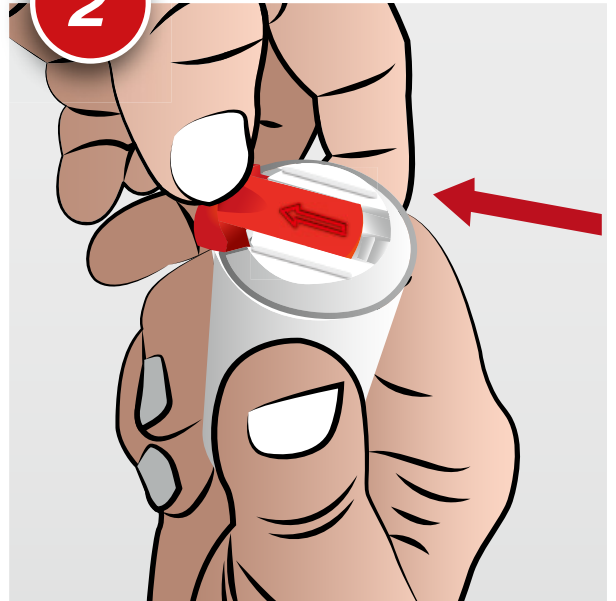

Pill tube. Instructions for opening.

1

Hold the pill tube in your hand.

2

Pull the red slider out until it clicks into place.

3

Place your thumb under the protruding red slider.

4

Now press firmly on the lid from below with your thumb, pushing it upward.